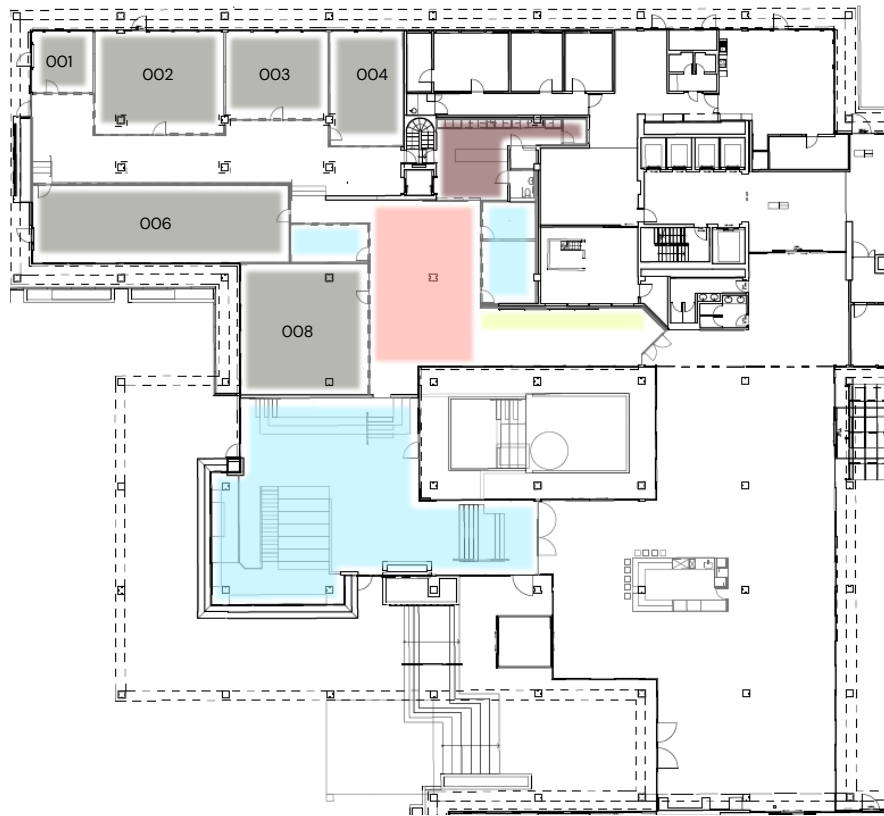

Floorplan Ground Floor

Bern Murifeld

- Flex Team
- Flex Rooms
- Shared Spaces
- Kitchen
- Lounge

Floorplan Floor 1

Bern Murifeld

- Flex Corporate
- Kitchen

Floorplan Floor 2

Bern Murifeld

- Flex Team
- Flex Rooms
- Flex Solo
- Shared Spaces
- Kitchen
- Lounge

Floorplan Floor 3

Bern Murifeld

- Flex Team / Corporate
- Flex Rooms
- Shared Spaces
- Kitchen
- Lounge

Overview

Bern Murifeld

Room number	Room type	Room size	Room capacity*	Memberships*
001	Flex Team	20m ²	3	6
002	Flex Team	69m ²	11	22
003	Flex Team	47m ²	7	14
004	Flex Team	44m ²	7	14
006	Flex Team	104m ²	17	34
008	Flex Team	87m ²	14	28
CO.1	Flex Corporate	465m ²	30	60
201	Flex Team	60m ²	10	20
202	Flex Team	50m ²	8	16
203	Flex Team	19m ²	3	6
204	Flex Team	36m ²	6	12
205	Flex Team	40m ²	6	12
206	Flex Team	50m ²	8	16
207	Flex Team	30m ²	5	10

Overview

Bern Murifeld

Room number	Room type	Room size	Room capacity*	Memberships*
208	Flex Team	30m ²	5	10
210	Flex Solo	55m ²	8	8
211	Flex Team	37m ²	6	12
212	Flex Team	39m ²	6	12
213	Flex Team	62m ²	10	20
216	Flex Team	21m ²	3	6
217	Flex Team	50m ²	8	16
218	Flex Team	30m ²	5	10
219	Flex Team	19m ²	3	6
220	Flex Team	40m ²	6	12
223	Flex Team	20m ²	3	6
224	Flex Team	20m ²	3	6
225	Flex Team	40m ²	6	12
228	Flex Team	46m ²	7	14