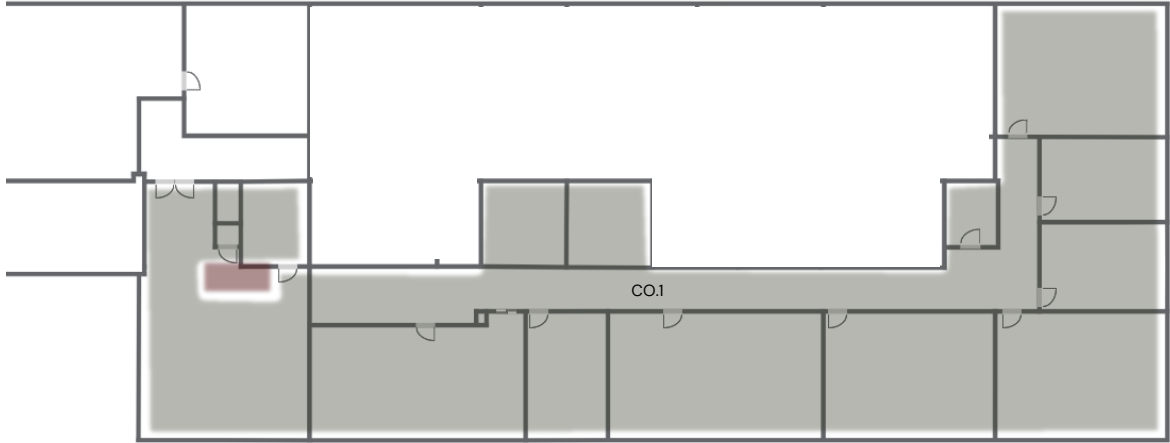

Floorplan Ground Floor

Bern Murifeld

- Flex Team
- Flex Rooms
- Shared Spaces
- Kitchen
- Lounge

Floorplan Floor 1

Bern Murifeld

- Flex Corporate
- Kitchen

Floorplan Floor 2

Bern Murifeld

- Flex Team
- Flex Rooms
- Flex Solo
- Shared Spaces
- Kitchen
- Lounge

Floorplan Floor 3

Bern Murifeld

- Flex Team / Corporate
- Flex Rooms
- Shared Spaces
- Kitchen
- Lounge

Overview

Bern Murifeld

Room number	Room type	Room size	Room capacity*	Memberships*
001	Flex Team	20m ²	3	6
002	Flex Team	69m ²	11	22
003	Flex Team	47m ²	7	14
004	Flex Team	44m ²	7	14
006	Flex Team	104m ²	17	34
008	Flex Team	87m ²	14	28
CO.1	Flex Corporate	465m ²	30	60
201	Flex Team	60m ²	10	20
202	Flex Team	50m ²	8	16
203	Flex Team	19m ²	3	6
204	Flex Team	36m ²	6	12
205	Flex Team	40m ²	6	12
206	Flex Team	50m ²	8	16
207	Flex Team	30m ²	5	10